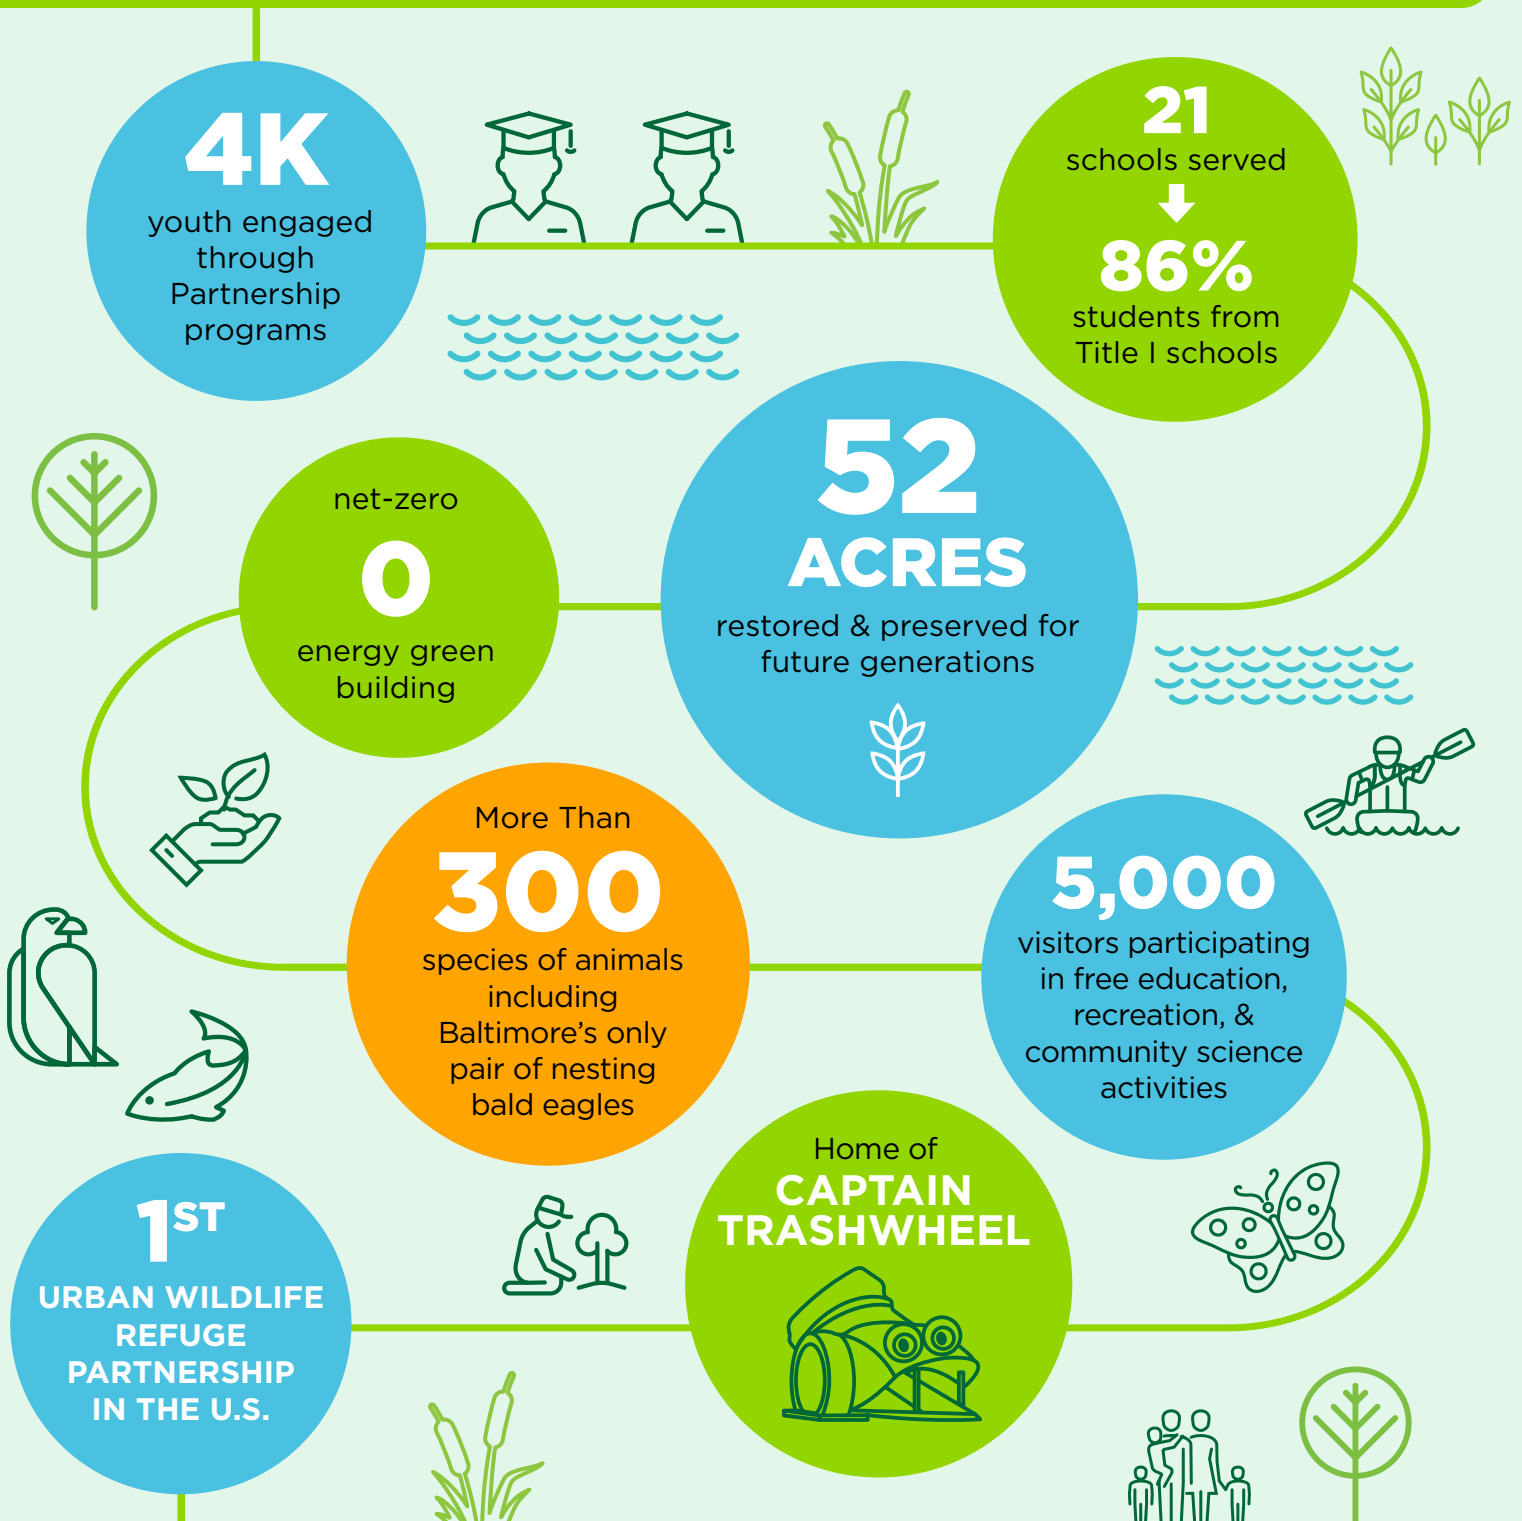

# MASONVILLE COVE PARTNERSHIP Yearly Impact

Masonville Cove is a model for environmental restoration and community engagement, creating partnerships between the Maryland Port Administration and community groups to transform one of Baltimore Harbor's most contaminated sites into an area that benefits people, wildlife, and the Port of Baltimore.

Our mission is to inspire all people to explore, discover and respect nature, growing the next generation of environmental stewards. >> [masonvillecove.org](http://masonvillecove.org)